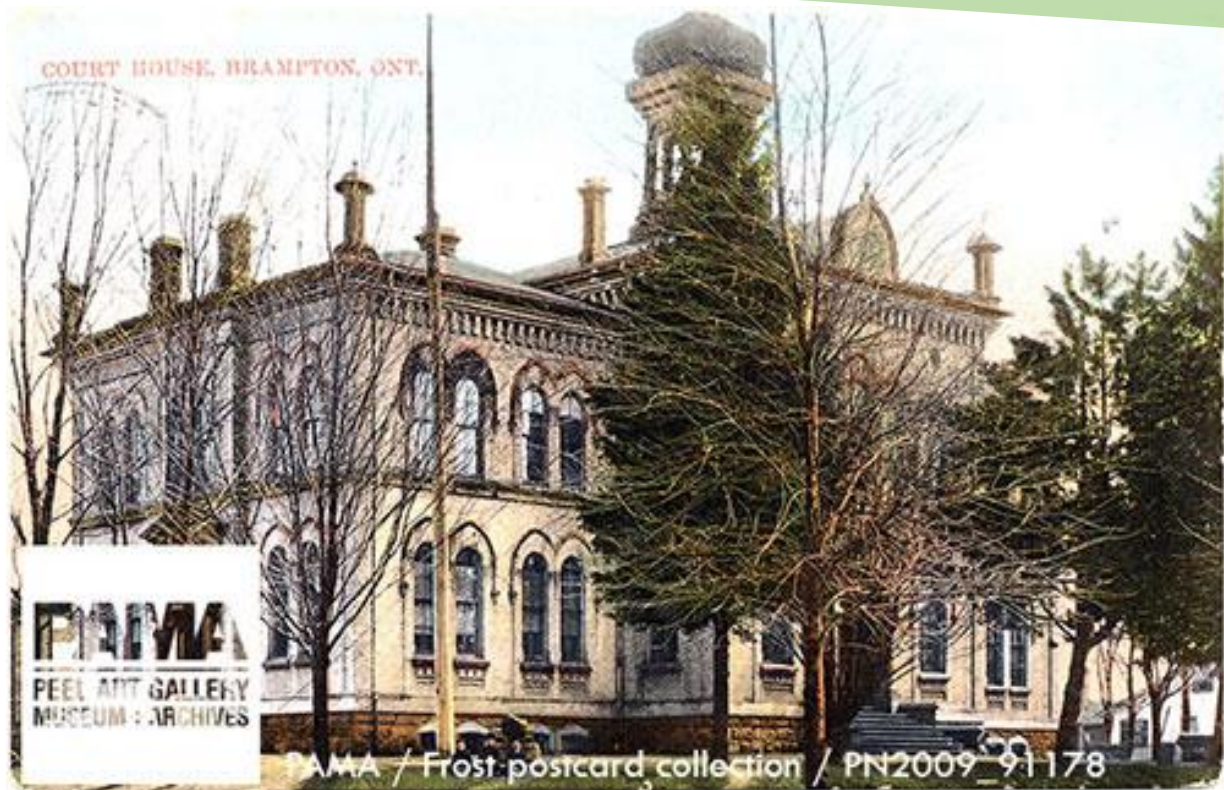

Architectural Masterpieces

Step-by-Step Instructions

PAMA is made up of four historic buildings: the Peel County Courthouse, Peel County Jail, Peel County Office Building and the Registry Office. Both the Jail and the Courthouse opened in 1867. The Registry Office was built in 1890 and held documents about land. The Peel County Office Building opened in 1957 when staff needed more space. Discover more about these buildings on the [PAMA YouTube channel](#).

Architectural Masterpieces

Create your own art inspired by the PAMA buildings!

Materials: Watercolour Paper, Watercolour Paint, Paintbrush, Black Marker, Scissors, White Paint, Black Paper, Glue, Paper Towel, Water, Pencil