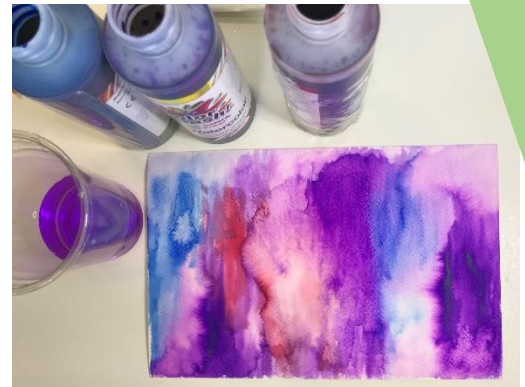

Architectural Masterpieces

Step-by-Step Instructions

PAMA is made up of four historic buildings: the Peel County Courthouse, Peel County Jail, Peel County Office Building and the Registry Office. Both the Jail and the Courthouse opened in 1867. The Registry Office was built in 1890 and held documents about land. The Peel County Office Building opened in 1957 when staff needed more space. Discover more about these buildings on the [PAMA YouTube channel](#).

Architectural Masterpieces

Create your own art inspired by the PAMA buildings!

Materials: Watercolour Paper, Watercolour Paint, Paintbrush, Black Marker, Scissors, White Paint, Black Paper, Glue, Paper Towel, Water, Pencil

1. Paint Your Background

Paint some water lightly onto the watercolour paper. Use watercolour paint and paint the damp paper using different colours. Choose colours that will mix well together. Allow the paint to dry.